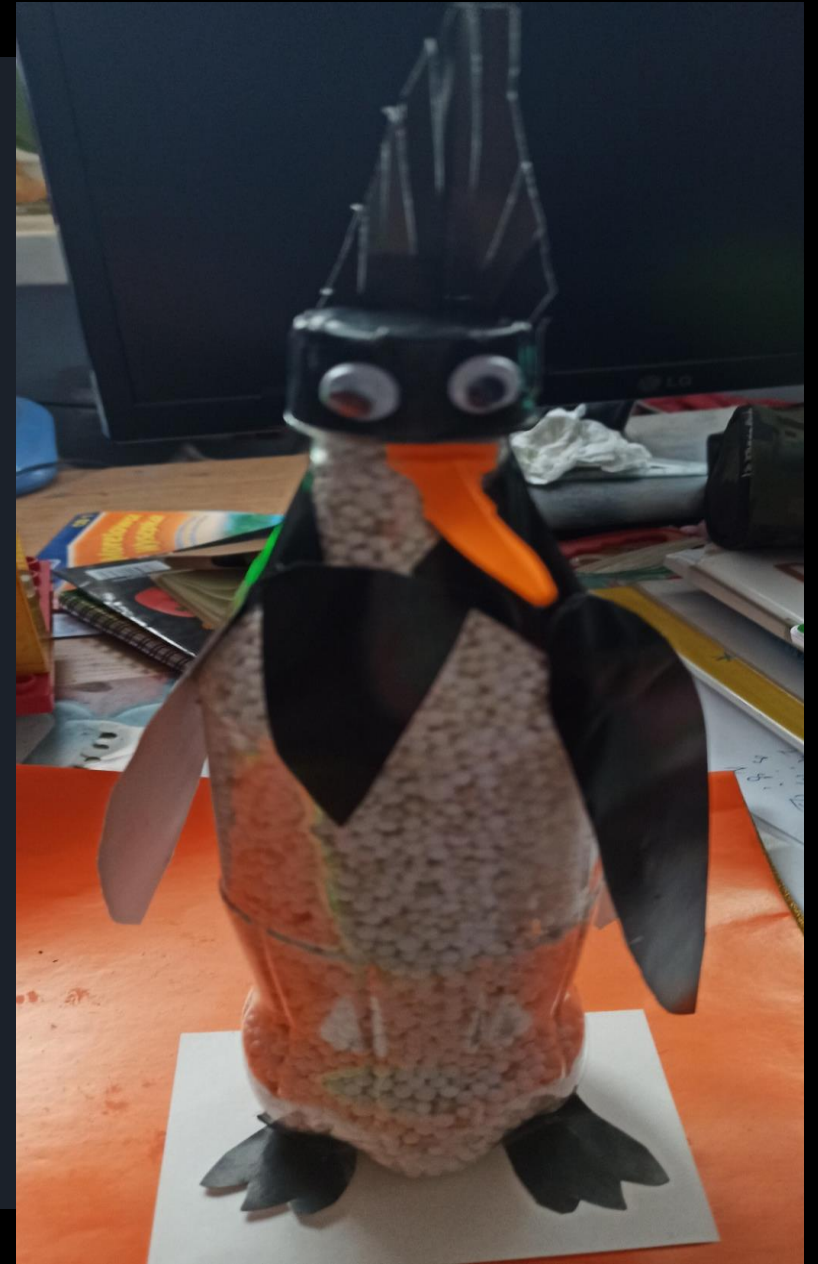

Two penguins, likely Adelie penguins, are standing on a snowy or icy surface. They have black heads and necks with a white patch around the eye, and white bodies with black wings. The background is a clear blue sky. The text is overlaid on the lower part of the image.

**PINGWINY Z ZACZAROWANEJ
ZAGRODY – PRACE UCZNIÓW
KLASY II B**

NATALKA

SZYMON

КАСРЕР

ASIA

ANIA

ARTUR

BLANKA